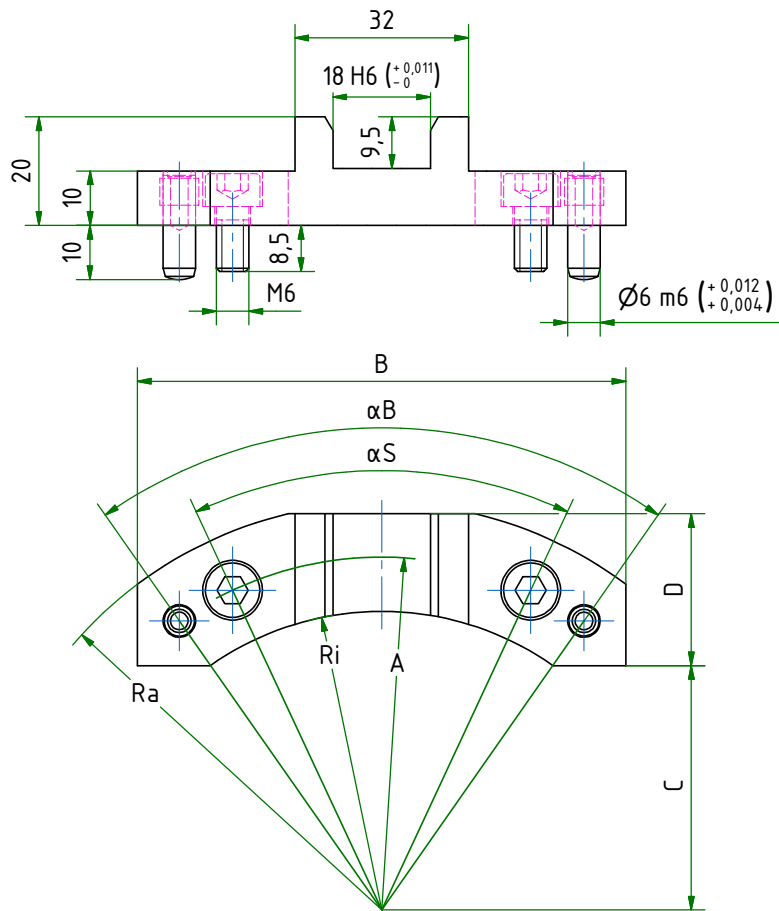

TORQUE SUPPORT

TYPES OF TORQUE SUPPORT

ARTICLE	A	B	C	D	Ra	Ri	αB	αS
SB-A065 55X75X20	65	90	45	28	R75	R55	70	50
SB-A80 70X90X20	80	110	54	34	R90	R70	70	50
SB-A110 100X120X20	110	130	87	31	R120	R100	60	40